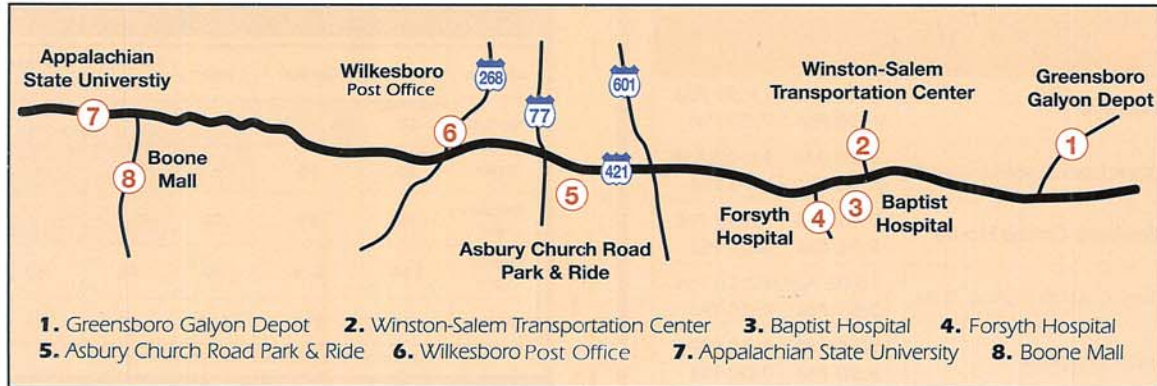

MOUNTAINEER EAST/WEST MAP

LINKS TO:

Appalachian
STATE UNIVERSITY
1-828-262-2000
www.appstate.edu

PART
THE TRANSPORTATION SOLUTION
Piedmont Authority for
Regional Transportation
(336)883-7278
www.PARTnc.org

WTA
Wilkes Transportation Authority
Public Transportation
Wilkes Transportation
Authority
(336)838-2381
www.wta1.org

WSTA
Winston-Salem Transit Authority
(336)727-2000
www.wstransit.com

AppalCART
(828) 264-2278
www.appalcart.com

GREYHOUND
1-800-231-2222
www.greyhound.com

AMTRAK
1-800-USA-RAIL
www.amtrak.com

GTA
The Way To Move
Greensboro Transit Authority
(336)335-6499
www.ridegta.com

WWW.SUNWAYCHARTERS.COM

704-509-1725 ■ IndividualTravel@SunwayCharters.com

LET SUNWAY SHOW YOU THE WAY

As the largest operator in North Carolina, Sunway is dedicated to answering all of your transportation needs. Sunway is excited to partner with NCDOT to offer Intercity Travel for individuals in North Carolina. Whether you need basic charters, shuttle service, complete destination tour packaging or individual travel, Sunway is the safe, reliable and professional answer. *Go Green...Go Together...Go Sunway.*

Mountaineer East/West